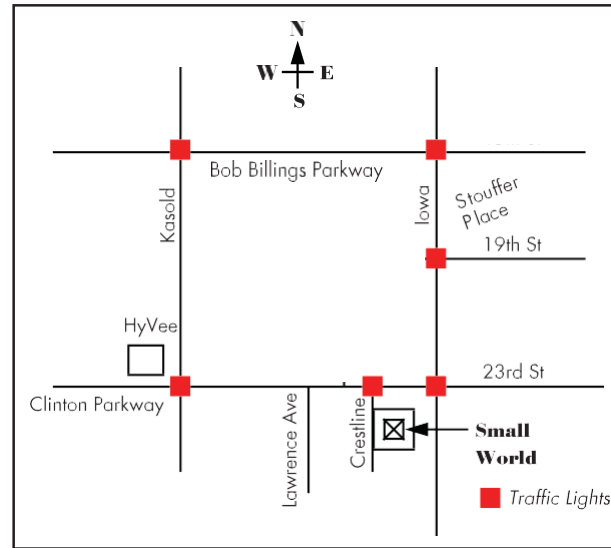

Karin785-760-5245

Spanish

Ligia785-749-3677

Farsi

Hamideh785-749-9494

Small World is located inside the
First Presbyterian Church
2415 Clinton Parkway
Lawrence, KS 66047

Small World is not affiliated in any way
with this church or other faith group.